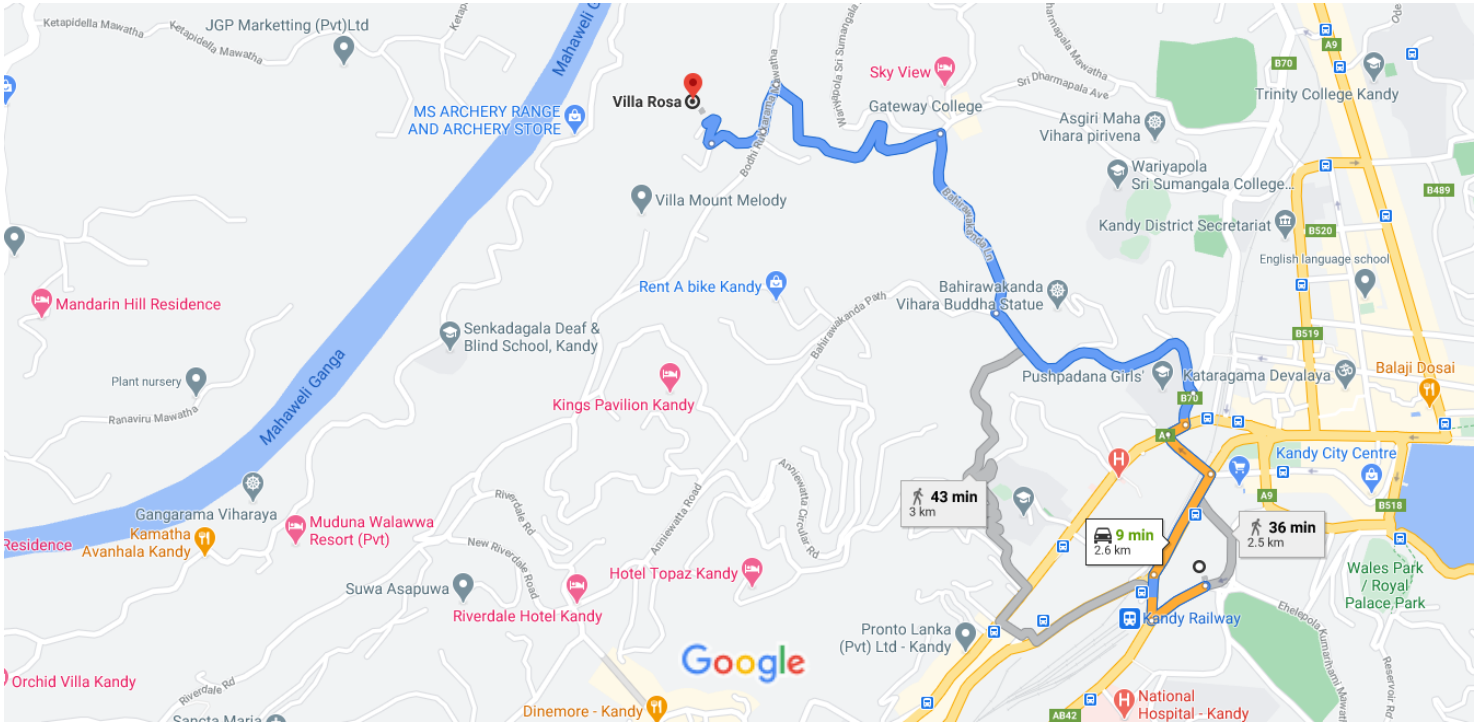

Google Maps Kandy to Villa Rosa, Kandy

Drive 2.6 km, 9 min

Map data ©2021 200 m

 **via Sri Pushpadana Mawatha** **9 min**
Fastest route, lighter traffic than usual 2.6 km

 **via Sri Pushpadana Mawatha** **36 min**
2.5 km

 **via M. B. Dodanwala Mawatha** **43 min**
3.0 km

Explore Villa Rosa

Restaurants

Hotels

Gas stations

Parking Lots

More